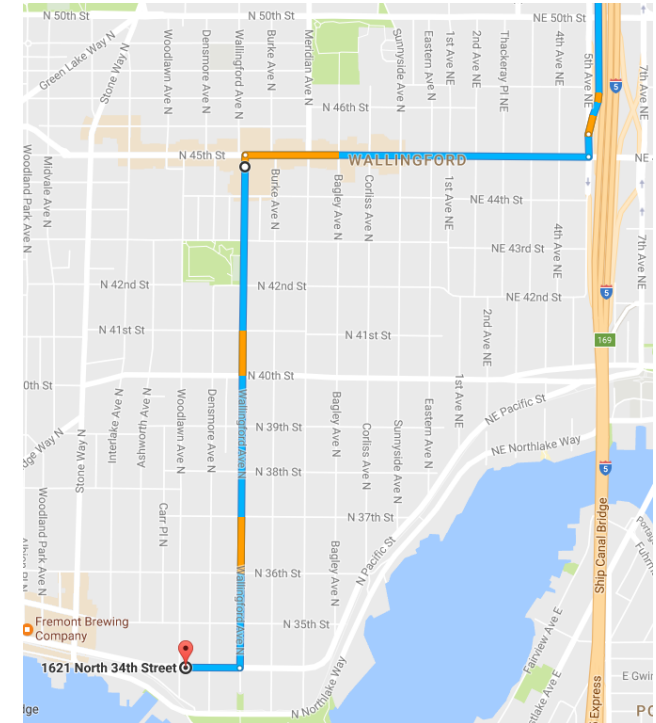

NorthEdge

1621 N 34th Street
Seattle, WA 98103

Directions

Directions from Northbound I-5

- Take Exit 169 towards NE 45th Street
- Turn Left onto NE 45th Street off-ramp
- Turn Left at Wallingford Ave N.
- Turn Right at N. 34th Street.
- You will see NorthEdge on your left

Directions from Southbound I-5

- Take Exit 169 towards NE 45th Street
- Turn Right onto NE 45th Street off-ramp
- Turn Left at Wallingford Ave N.
- Turn Right at N. 34th Street.
- You will see NorthEdge on your left

If you are a guest onsite for customer training, please coordinate parking needs with your training team contact as parking is limited.

Building Entrance:

Reception is located on Floor 3, street level to N. 34th Street. Hours of Operation are Monday – Friday, 8AM – 5PM PST