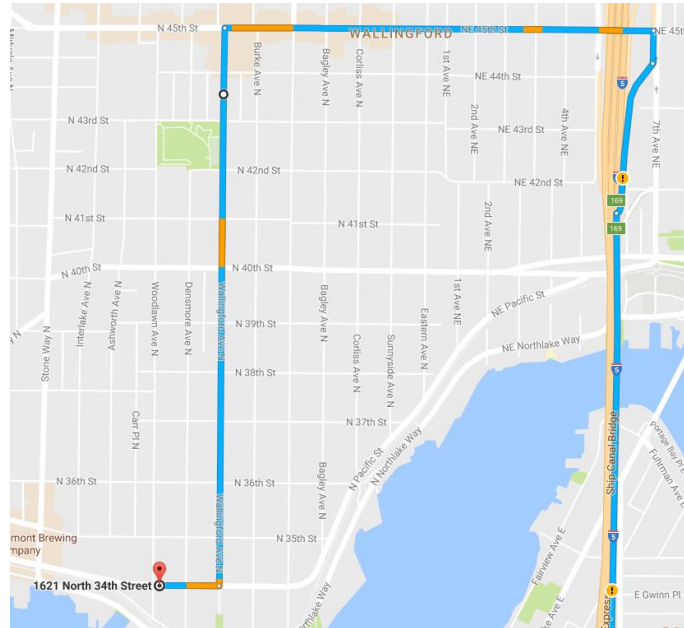

NorthEdge

1621 N 34th Street
Seattle, WA 98103

Directions

Directions from Northbound I-5

- Take Exit 169 towards NE 45th Street
- Turn Left onto NE 45th Street off-ramp
- Turn Left at Wallingford Ave N.
- Turn Right at N. 34th Street.
- You will see NorthEdge on your left

Directions from Southbound I-5

- Take Exit 169 towards NE 45th Street
- Turn Right onto NE 45th Street off-ramp
- Turn Left at Wallingford Ave N.
- Turn Right at N. 34th Street.
- You will see NorthEdge on your left